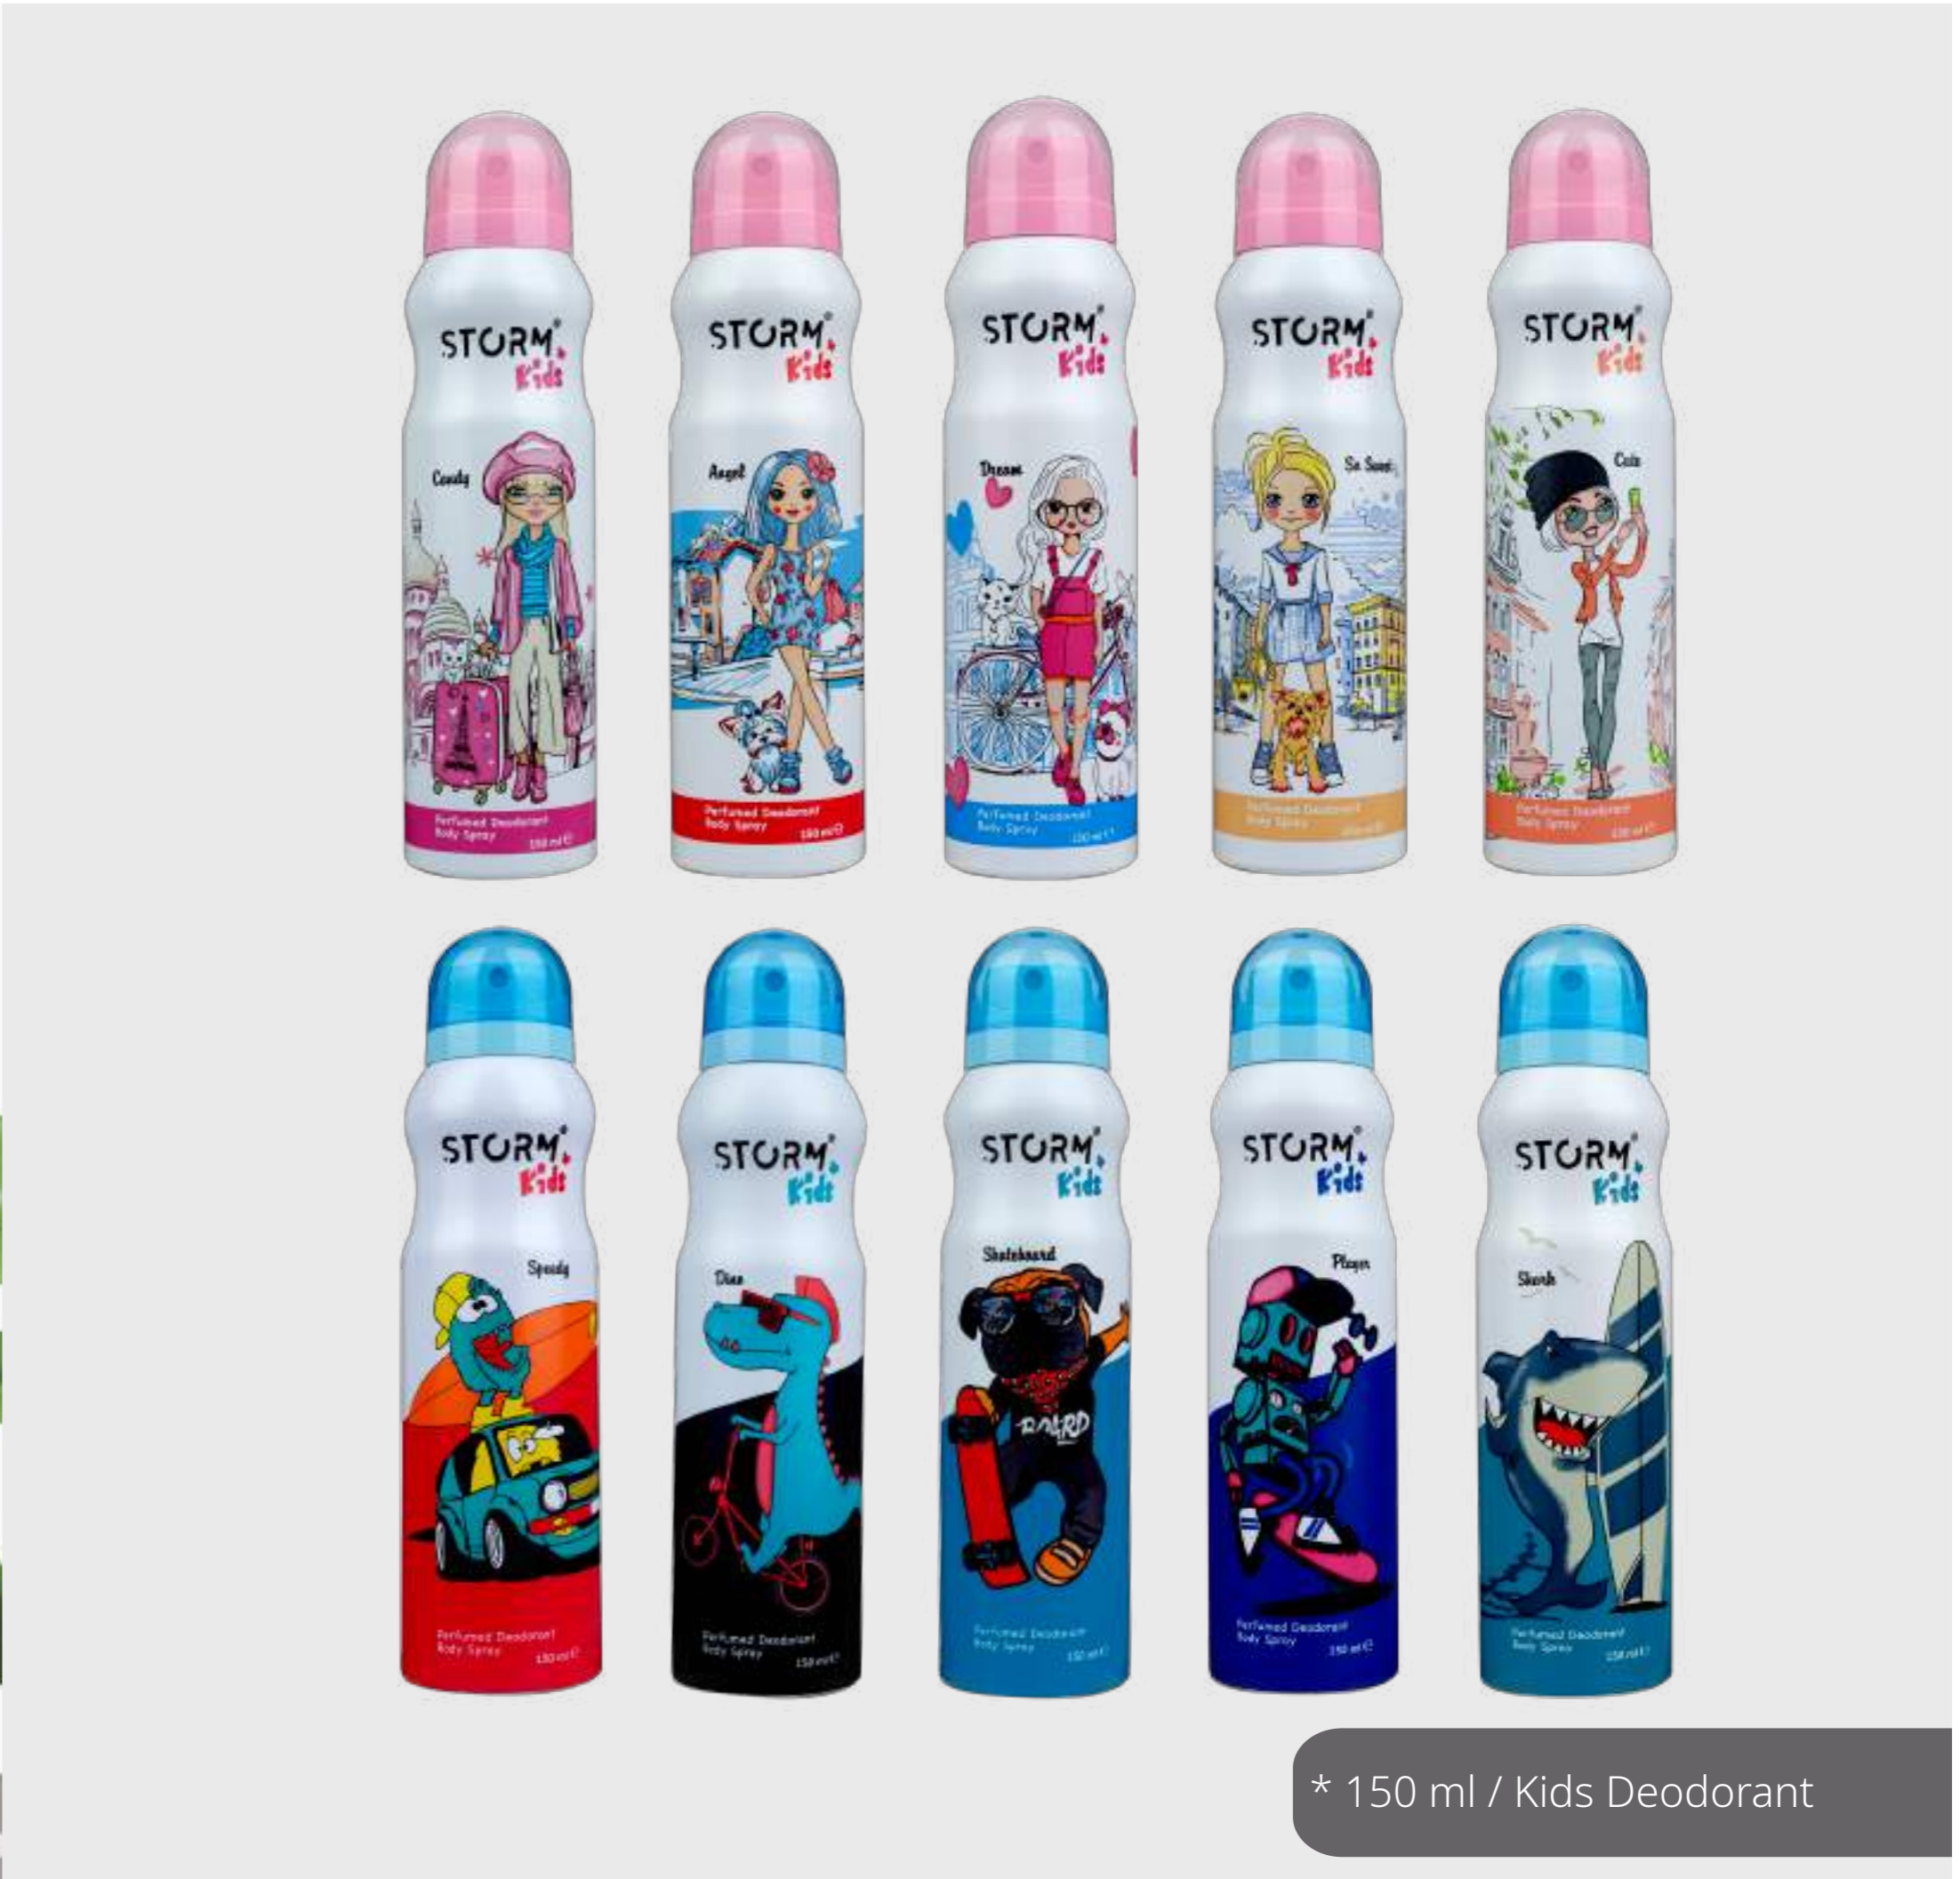

* 150 ml / Kids Deodorant