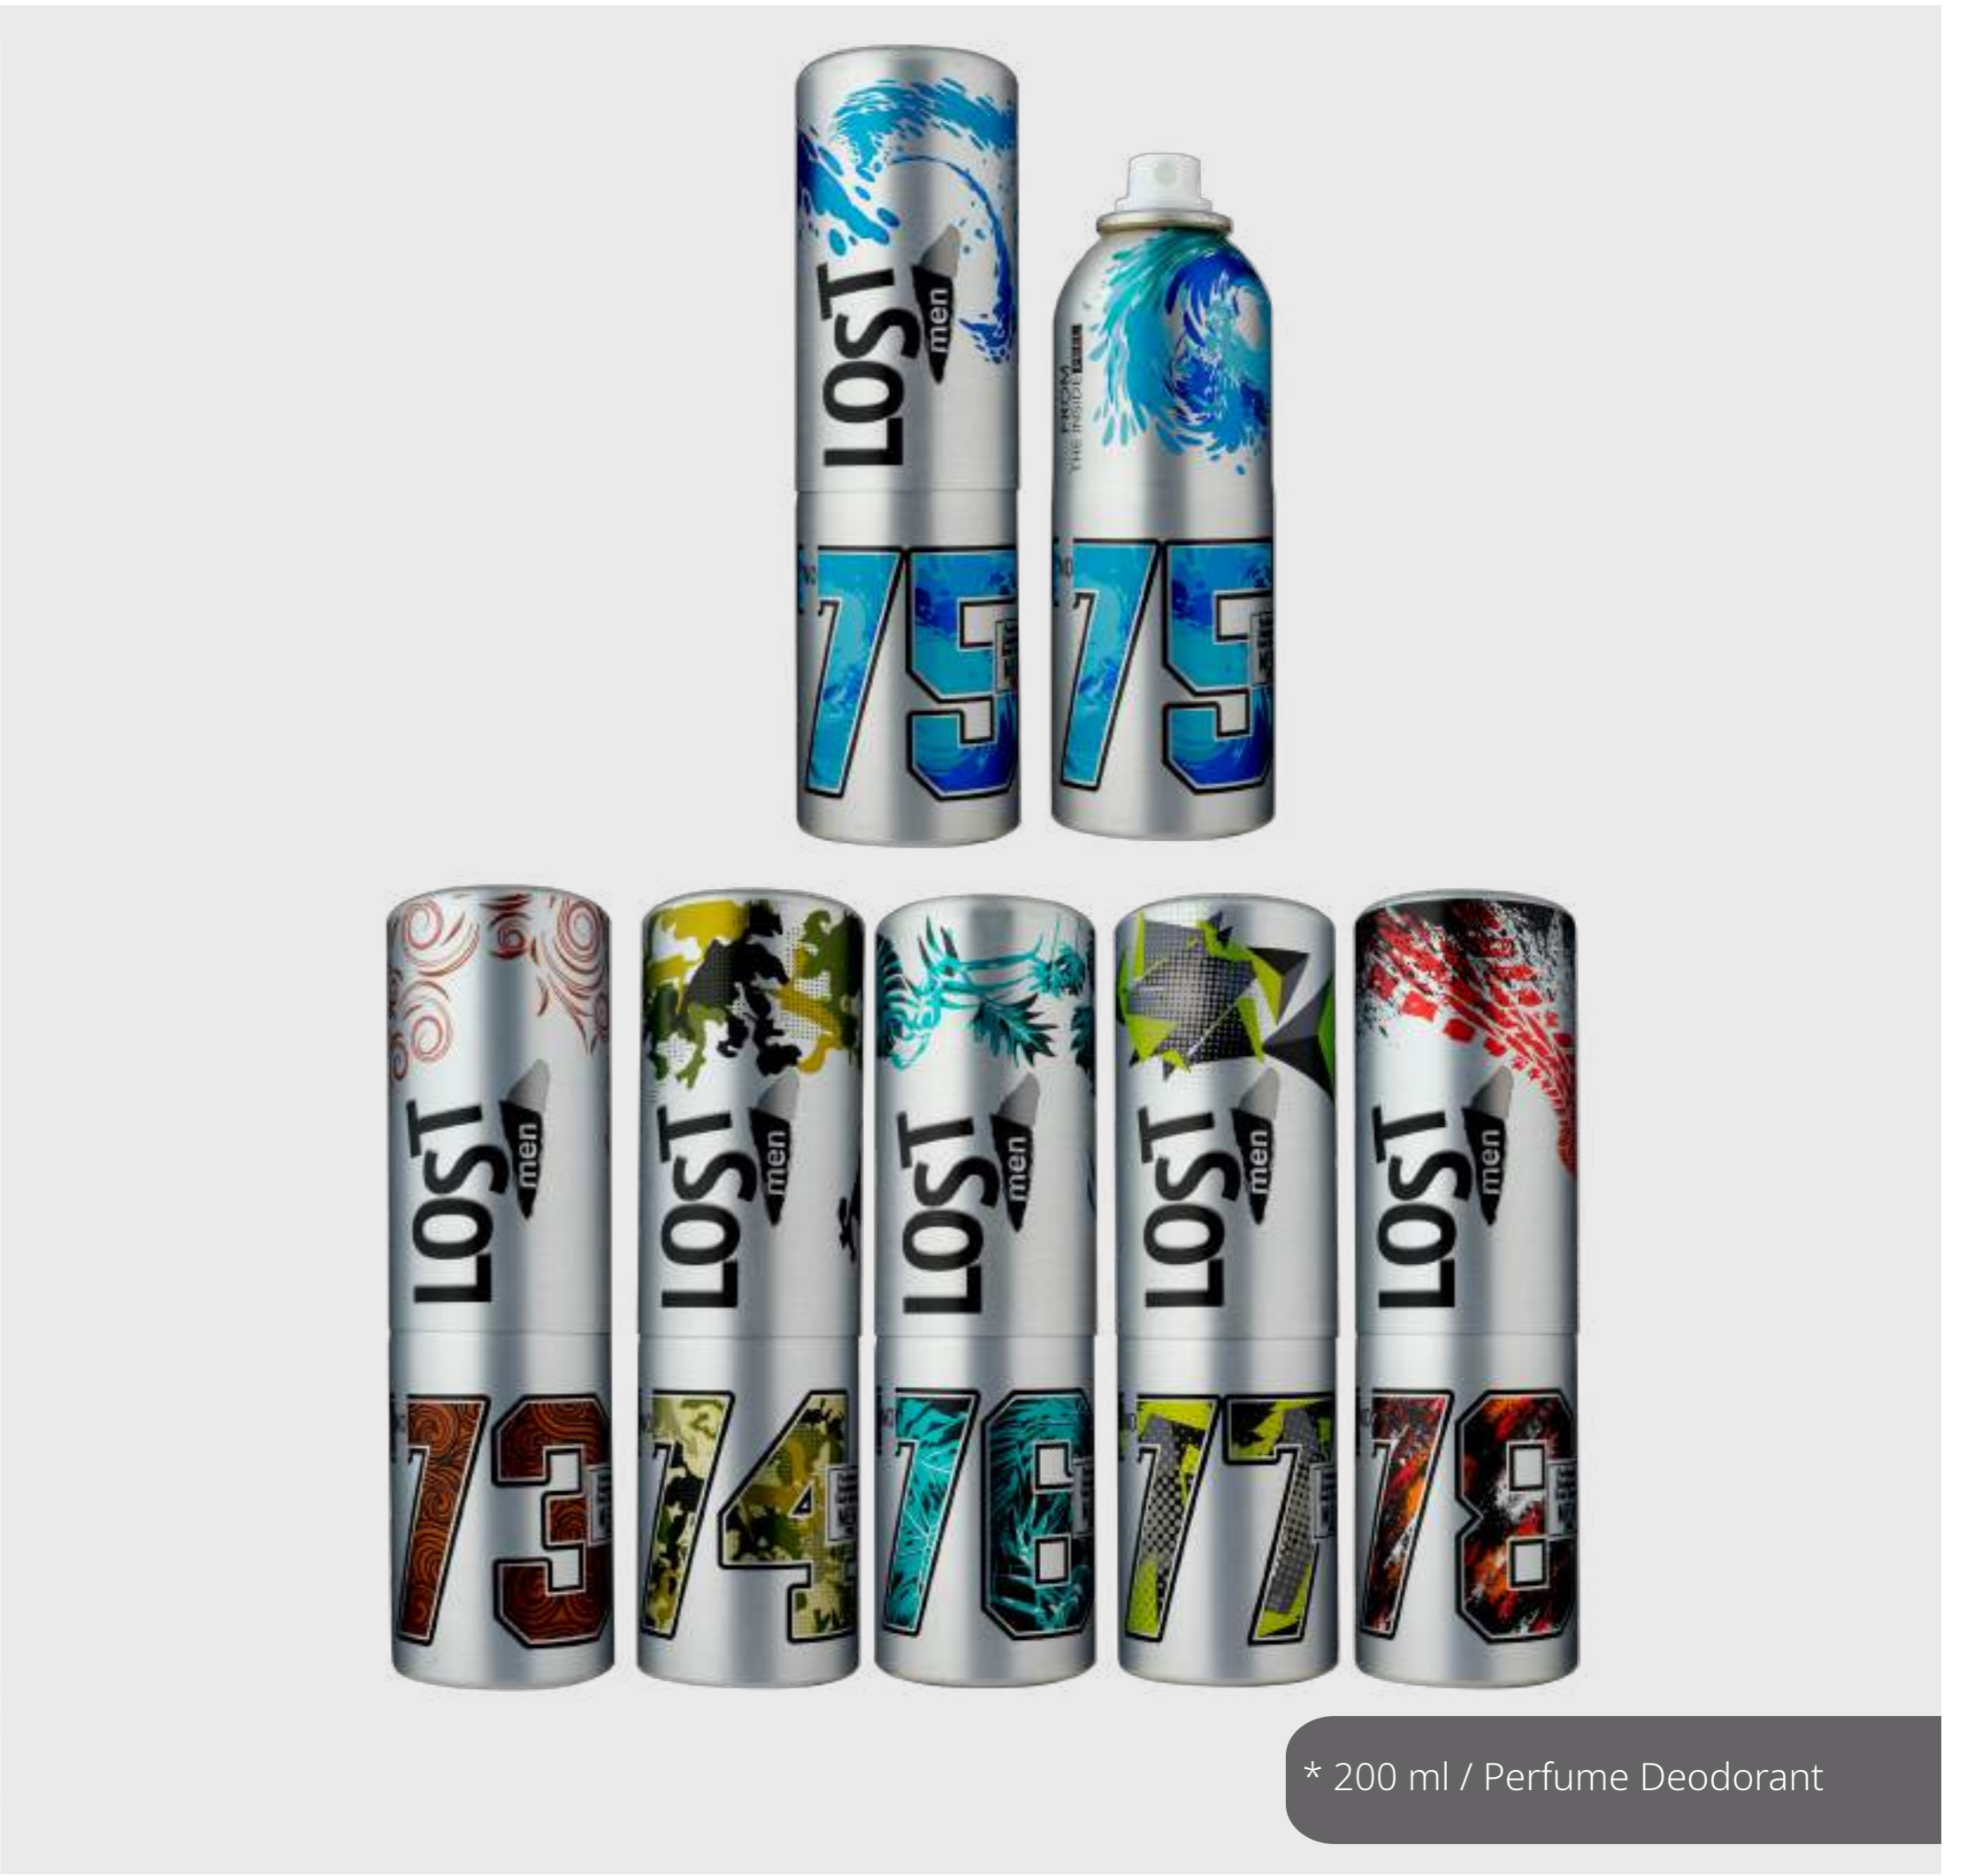

* 200 ml / Perfume Deodorant